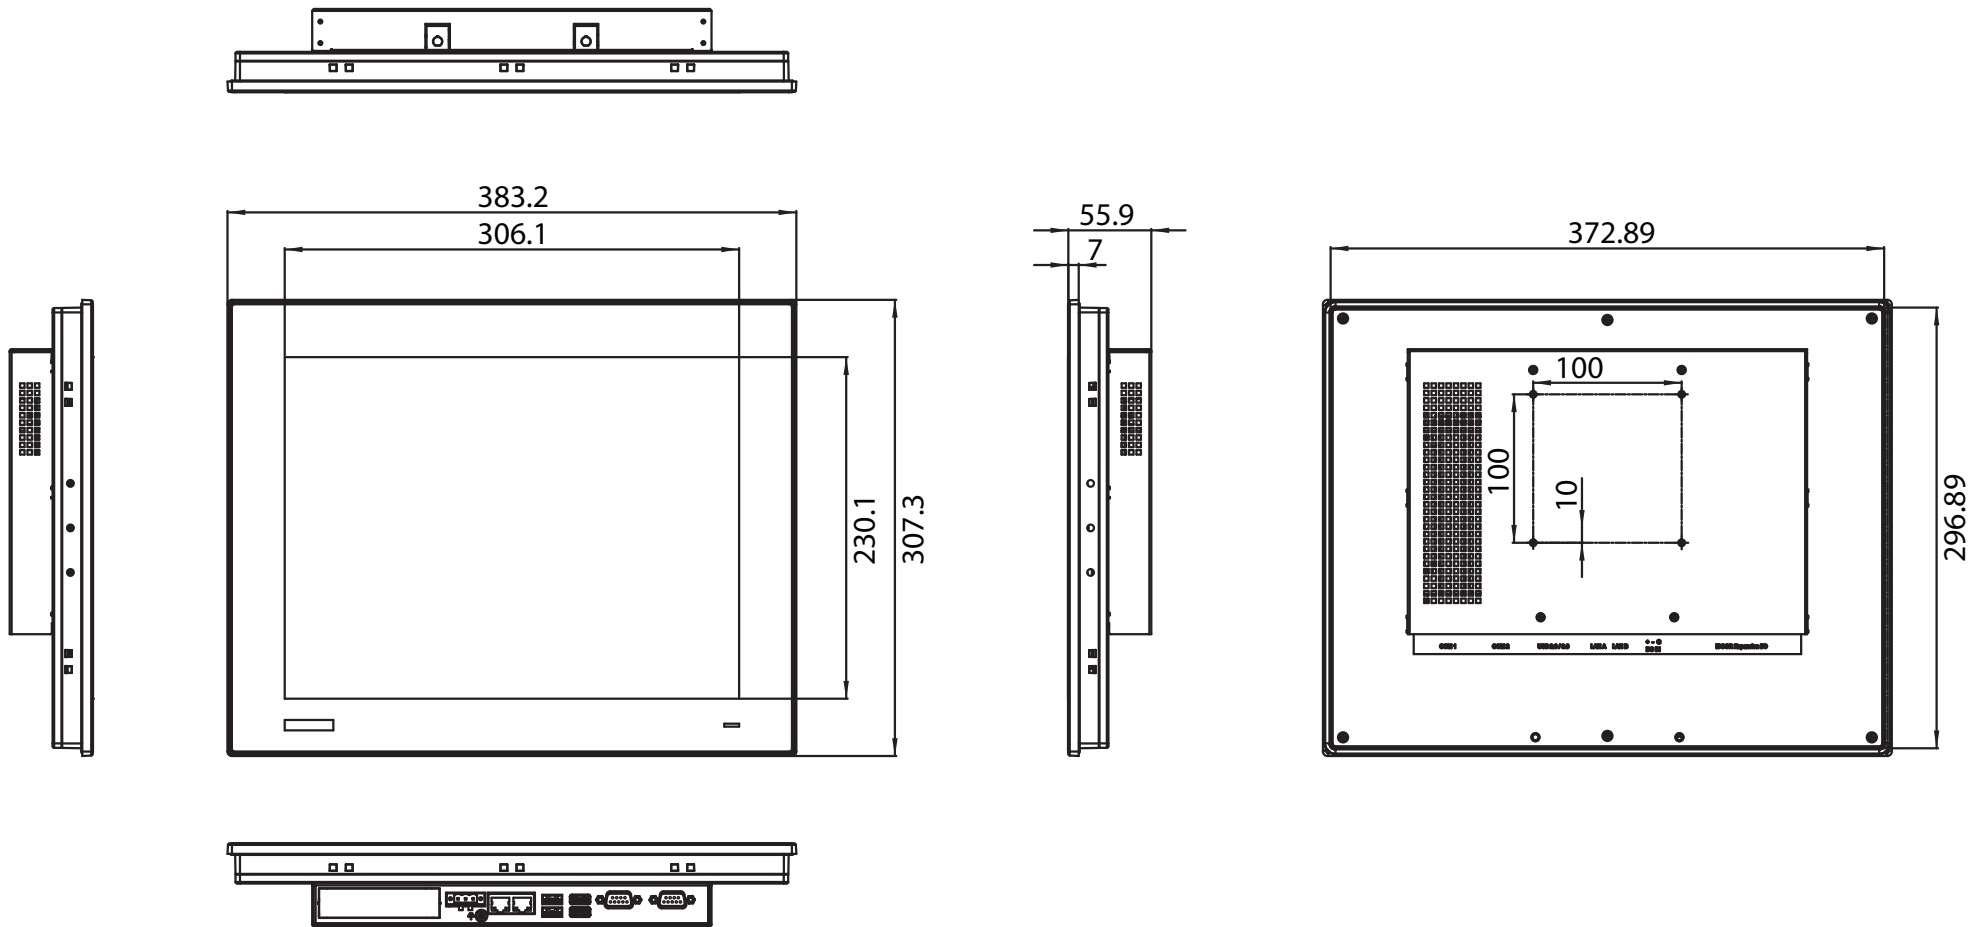

Unit: mm

Panel Cutout Dimensions: 374.5 x 298.5 mm (14.74 x 11.75 in)