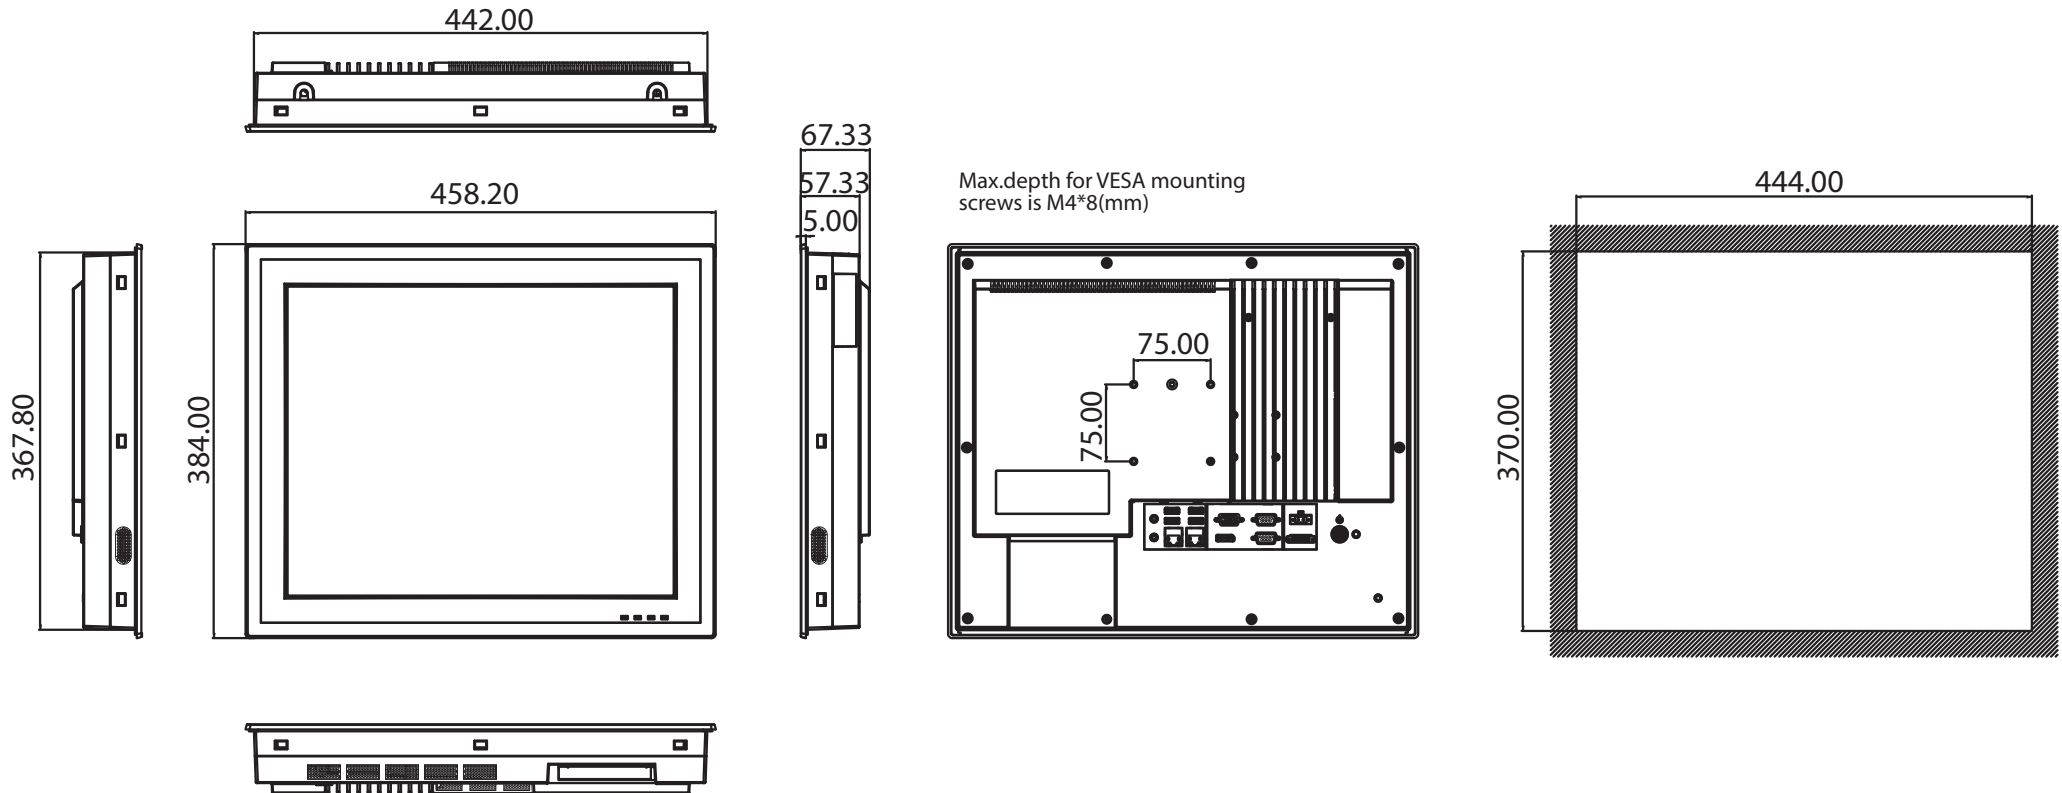

Unit: mm

Cut-out dimensions: 444 x 370 mm