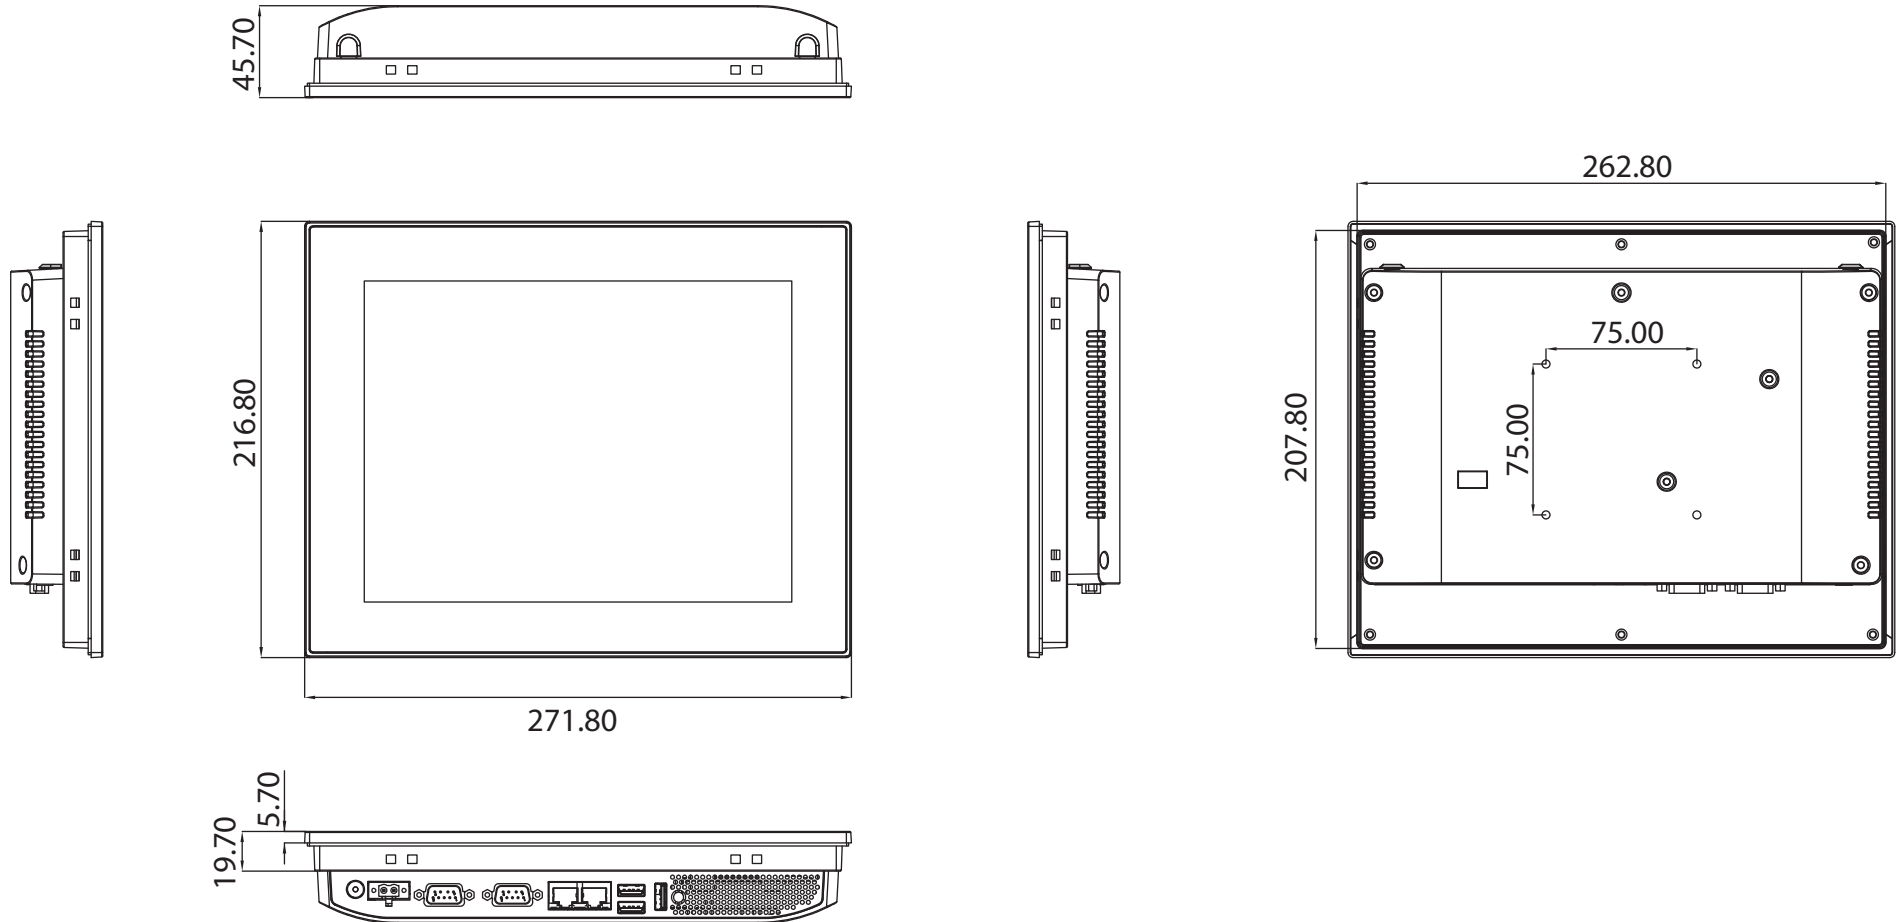

Unit: mm

Cut-out dimensions: 265 x 210 mm