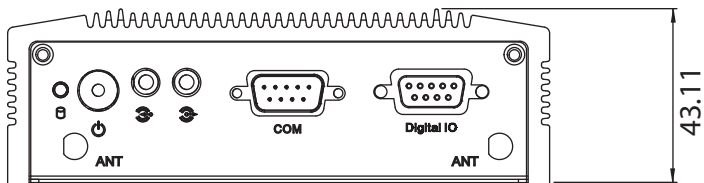

Unit: mm

DIN Rail

VESA mount

Wall mount