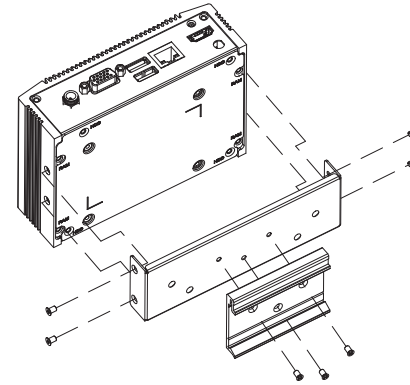

Unit: mm

DIN Rail

VESA mount

Wall mount