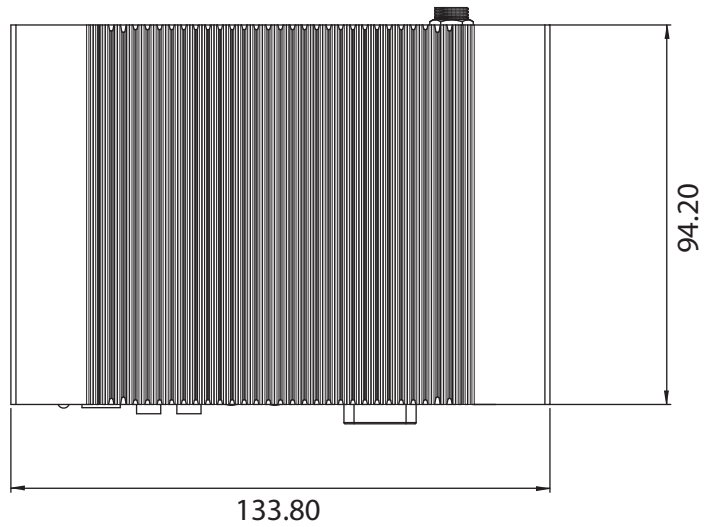

Unit: mm

DIN Rail

VESA mount

Wall mount