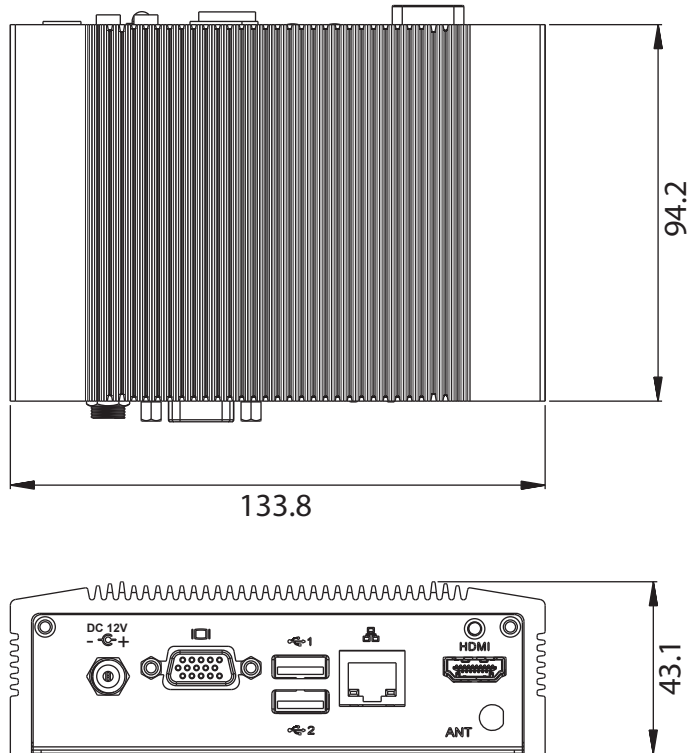

Unit: mm

DIN Rail

VESA mount

Wall mount