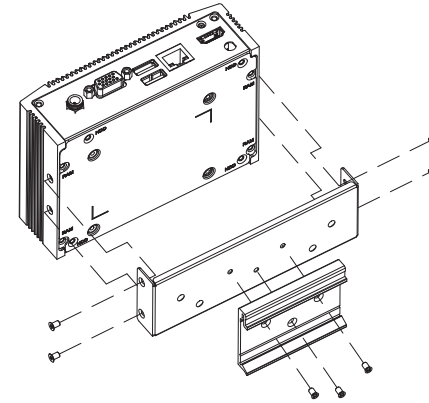

Unit: mm

DIN Rail

VESA mount

Wall mount