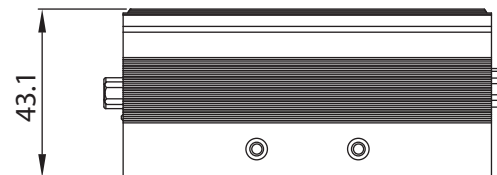

Unit: mm

ARK-1120F

Front Panel External I/O Mechanical Layout/Drawing

Rear Panel External I/O Mechanical Layout/Drawing

ARK-1120L

Front Panel External I/O Mechanical Layout/Drawing

Rear Panel External I/O Mechanical Layout/Drawing