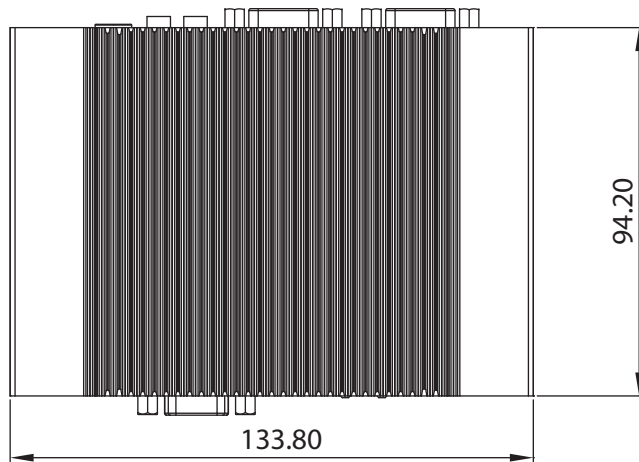

Unit: mm

ARK-1120F

Front Panel External I/O Mechanical Layout/Drawing

Rear Panel External I/O Mechanical Layout/Drawing

ARK-1120L

Front Panel External I/O Mechanical Layout/Drawing

Rear Panel External I/O Mechanical Layout/Drawing