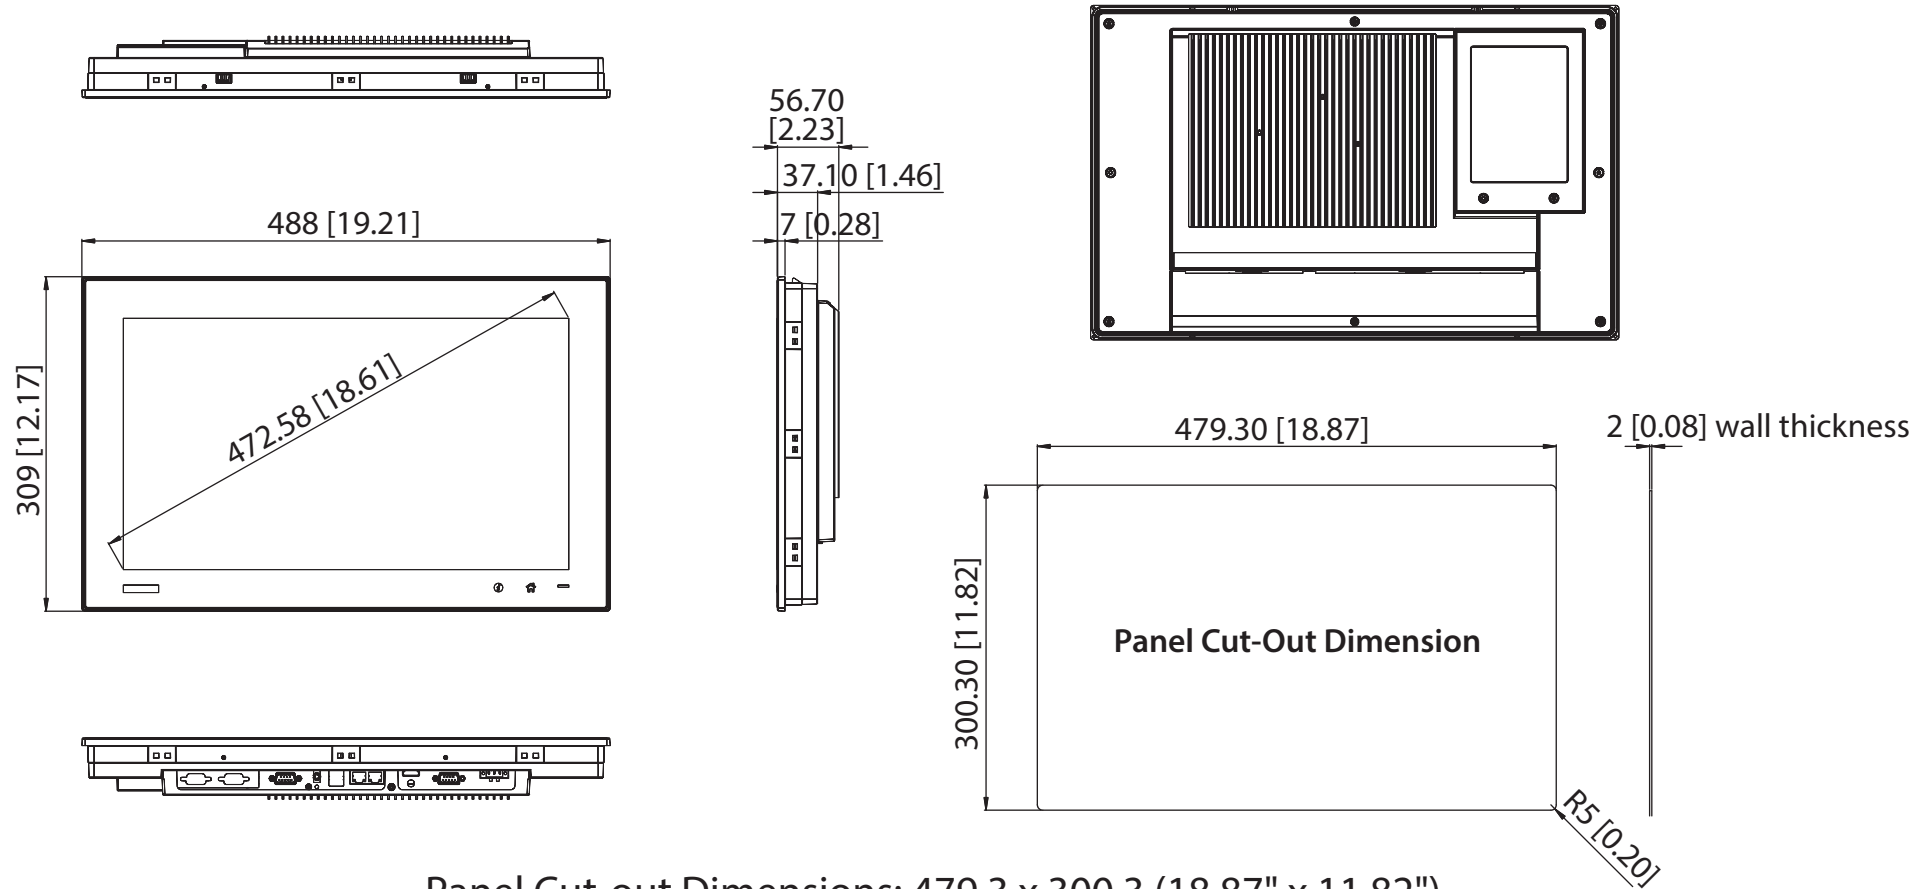

Unit: mm

Panel Cut-out Dimensions: 479.3 x 300.3 (18.87" x 11.82")