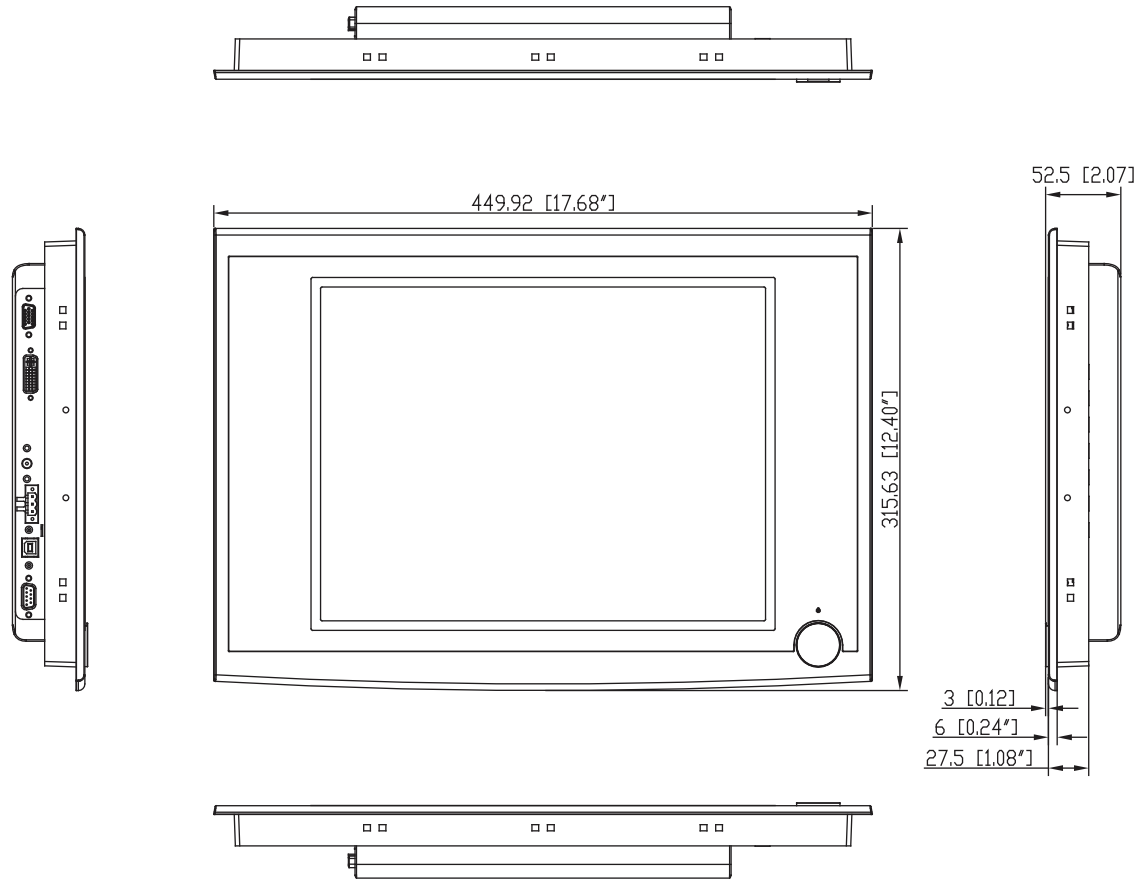

Unit: mm

Panel Cut-out Dimension: 428x297 mm