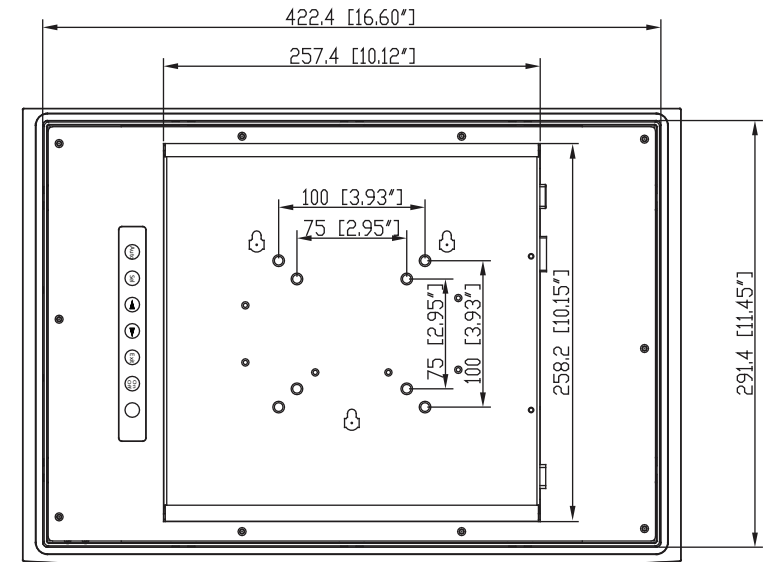

Unit: mm

Panel Cut-out Dimension: 428x297 mm