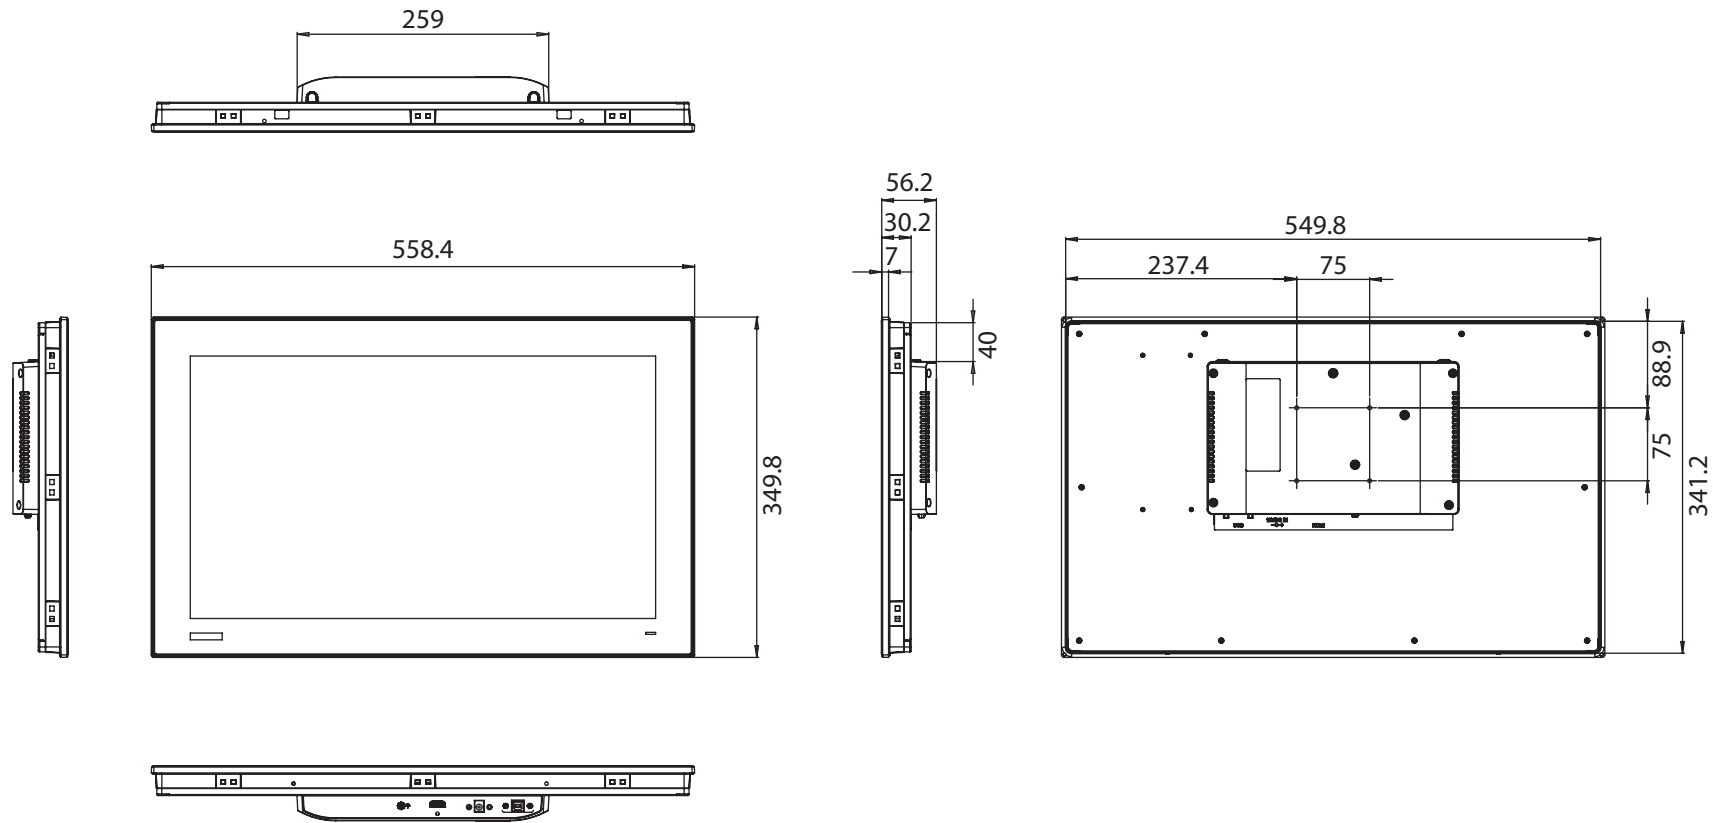

Unit: mm

Cut-out Dimensions: 550.30 x 341.8 mm (21.67 x 13.46 in)